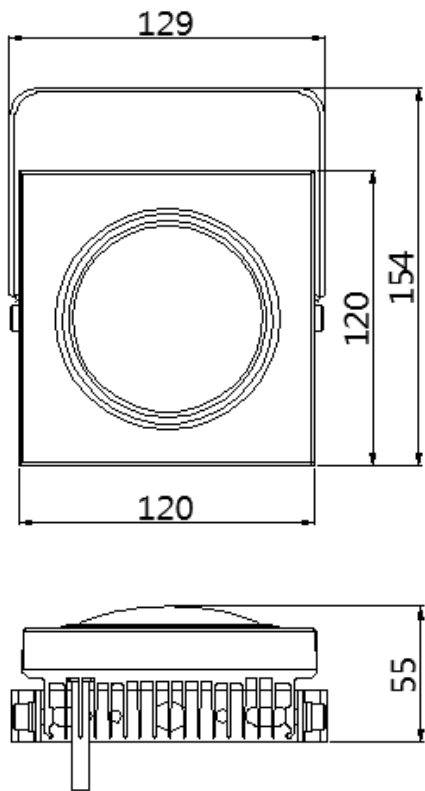

Illumination diagram

Attachment