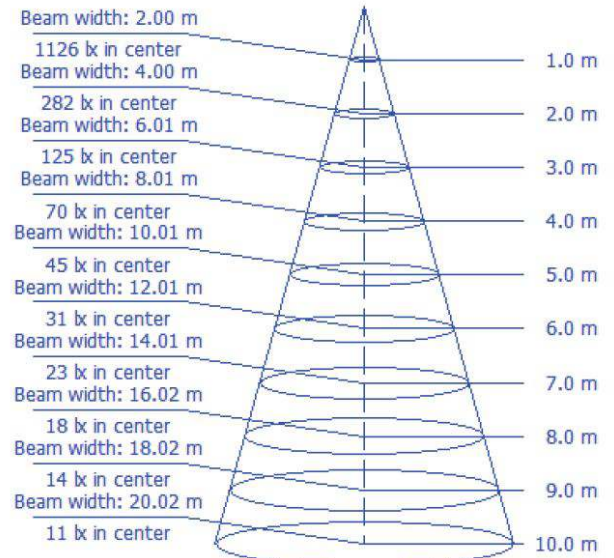

Illumination diagram